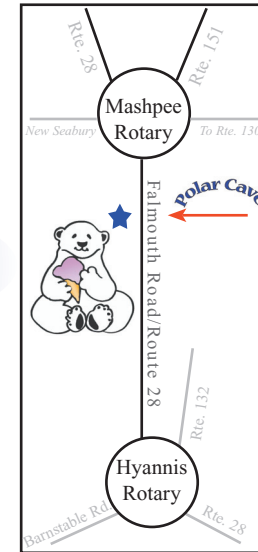

## DIRECTIONS:

**From the Mashpee Rotary:**  
Take Route 28 south for 3 miles on the right hand side (just after Honeydew Donuts) in the Merry Meadow By Way/The Barn Plaza

**LOOK for the  
Polar Bear Sign!**